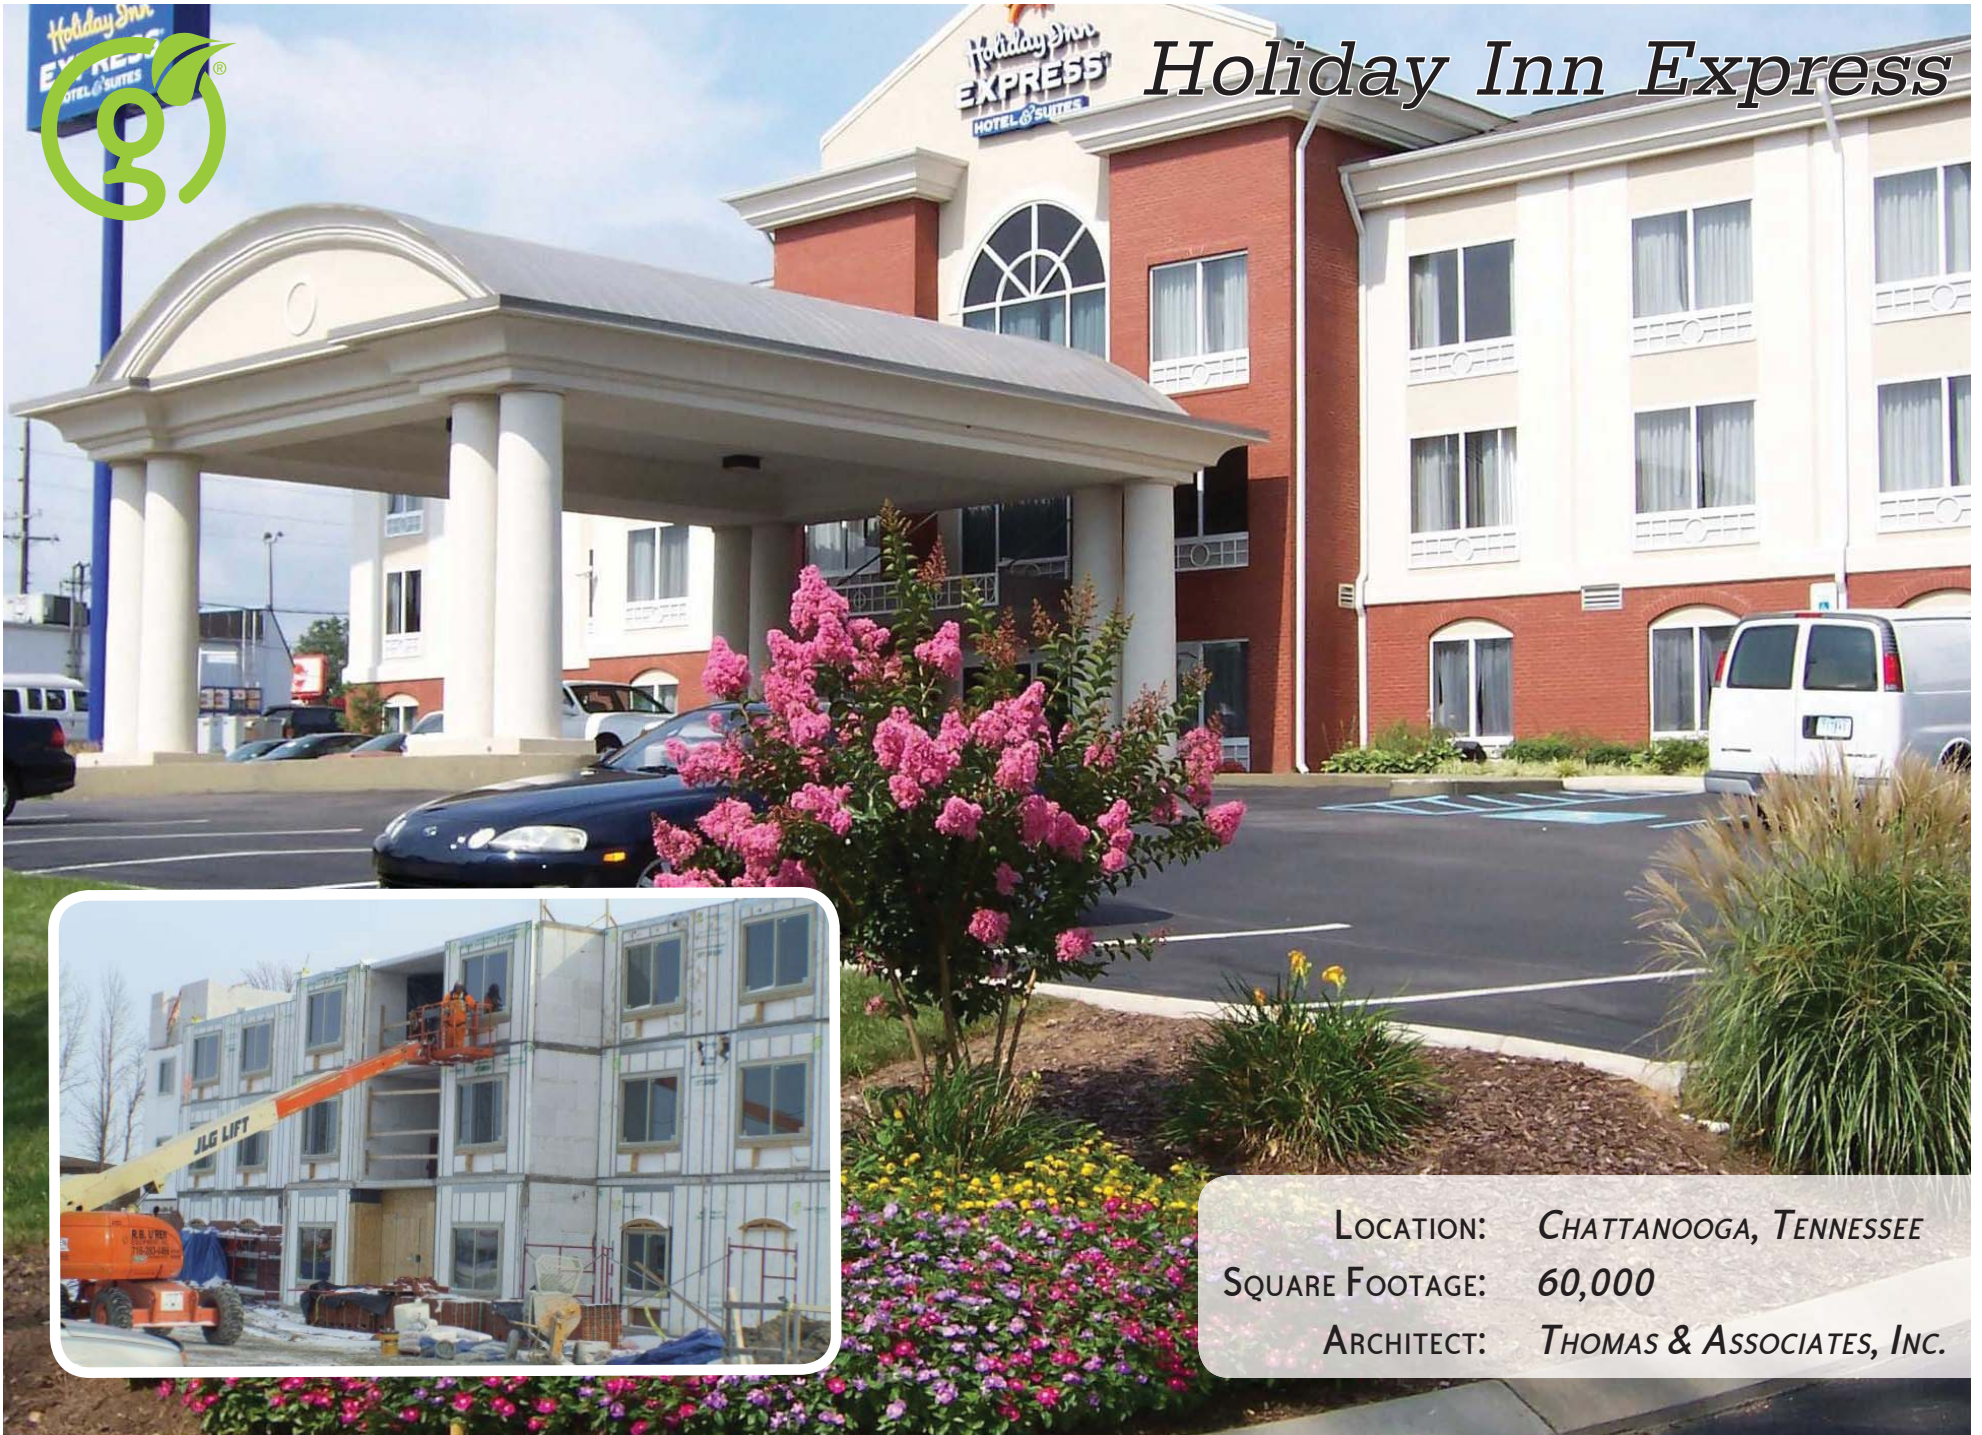

Holiday Inn  
**EXPRESS**  
HOTEL & SUITES

# Holiday Inn Express

LOCATION: *CHATTANOOGA, TENNESSEE*  
SQUARE FOOTAGE: *60,000*  
ARCHITECT: *THOMAS & ASSOCIATES, INC.*