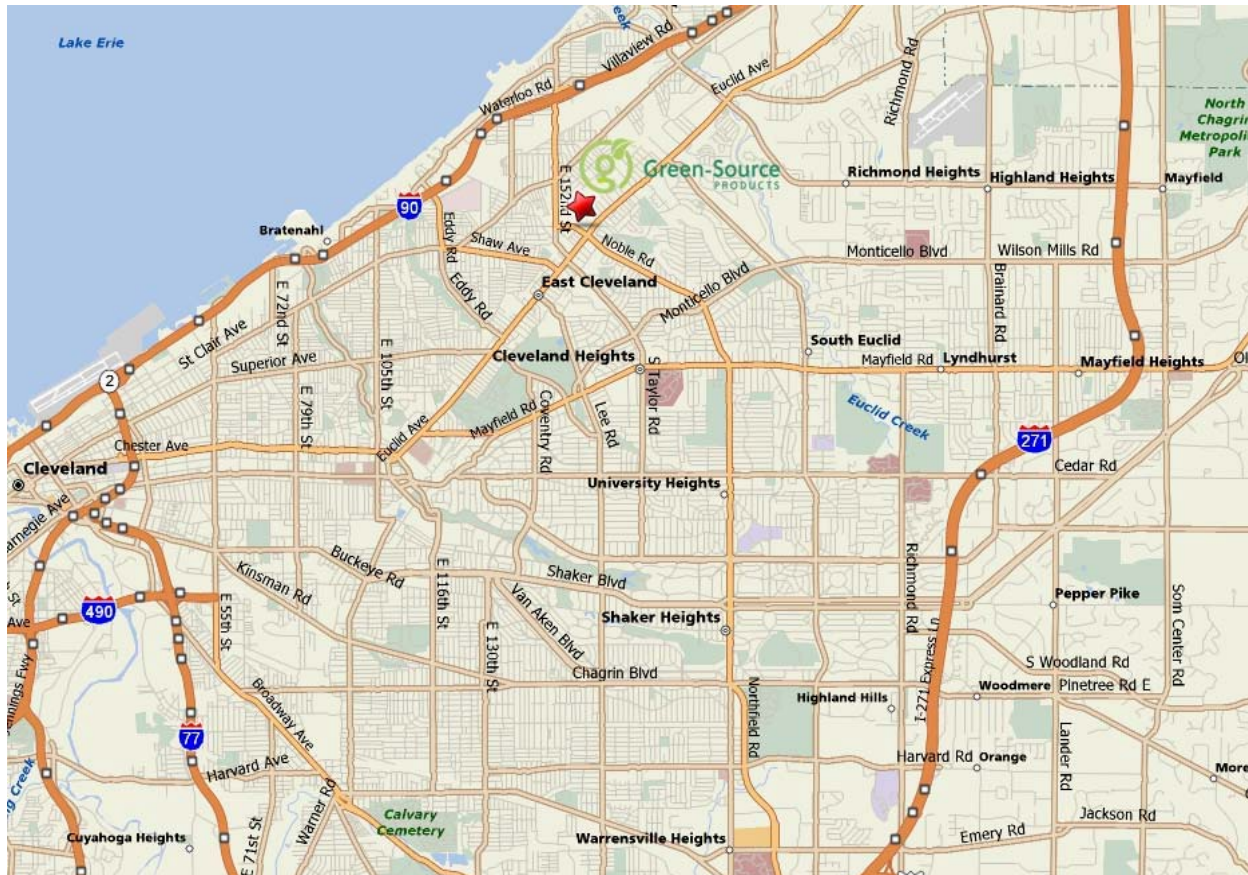

Green-Source PRODUCTS

Green-Source Products
1170 Ivanhoe Road
Cleveland, Ohio 44110

Phone 216.851.4641
Toll Free 877.2green1 (877.247.3361)
Fax 216.851.4665

Hours of Operation

Green-Source Product's office is open from
8:00am to 5:00pm EST Monday through Friday.
Saturday morning by appointment only.

From West/South:

Take I-77 North to I-90E. Exit at 180B - E 152nd St. Go South onto E 152nd St. Turn soft left onto Ivanhoe Rd. at the St. Clair/Ivanhoe intersection. 1170 Ivanhoe will be on the right before the railroad overpass.

From East:

Take I-90W toward downtown Cleveland. Exit at 181 - E 156th St. Straight onto Calcutta Ave. Slight Left onto Waterloo Rd. Slight Left onto E 152nd St. Go south to St. Clair/Ivanhoe intersection. Soft Left onto Ivanhoe Rd. ; 1170 Ivanhoe will be on the right before the railroad overpass.